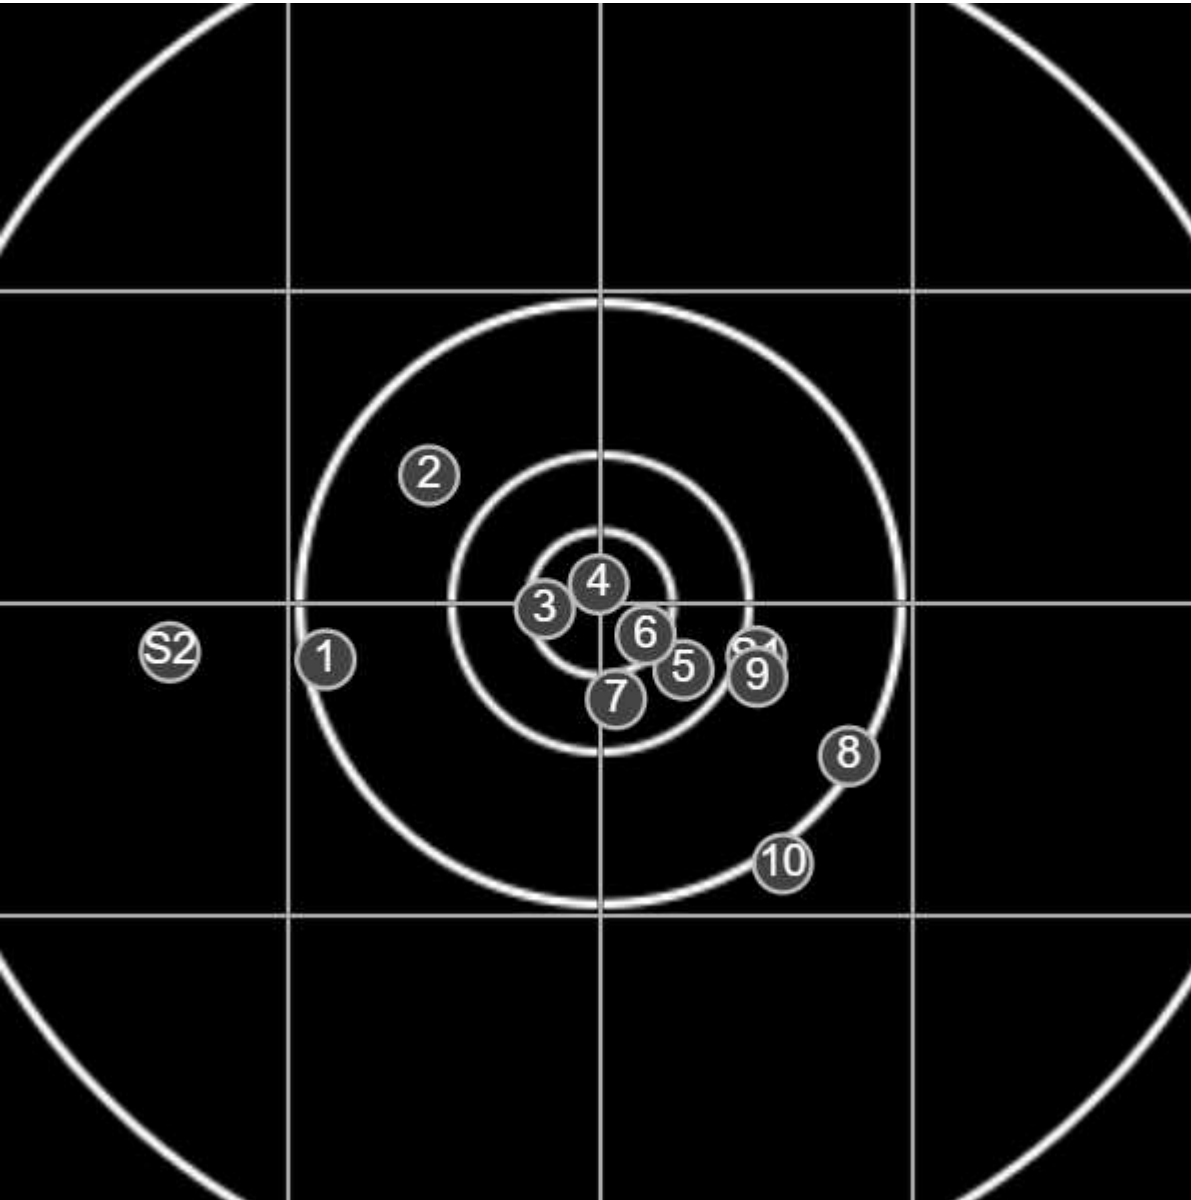

#	fps	score
10	1989	4
9	2030	5
8	2018	5
7	2016	V
6	2009	SV
5	2020	V
4	2030	SV
3	1999	SV
2	2035	5
1	1998	5
S2	2030	(4)
S1	1991	(5)