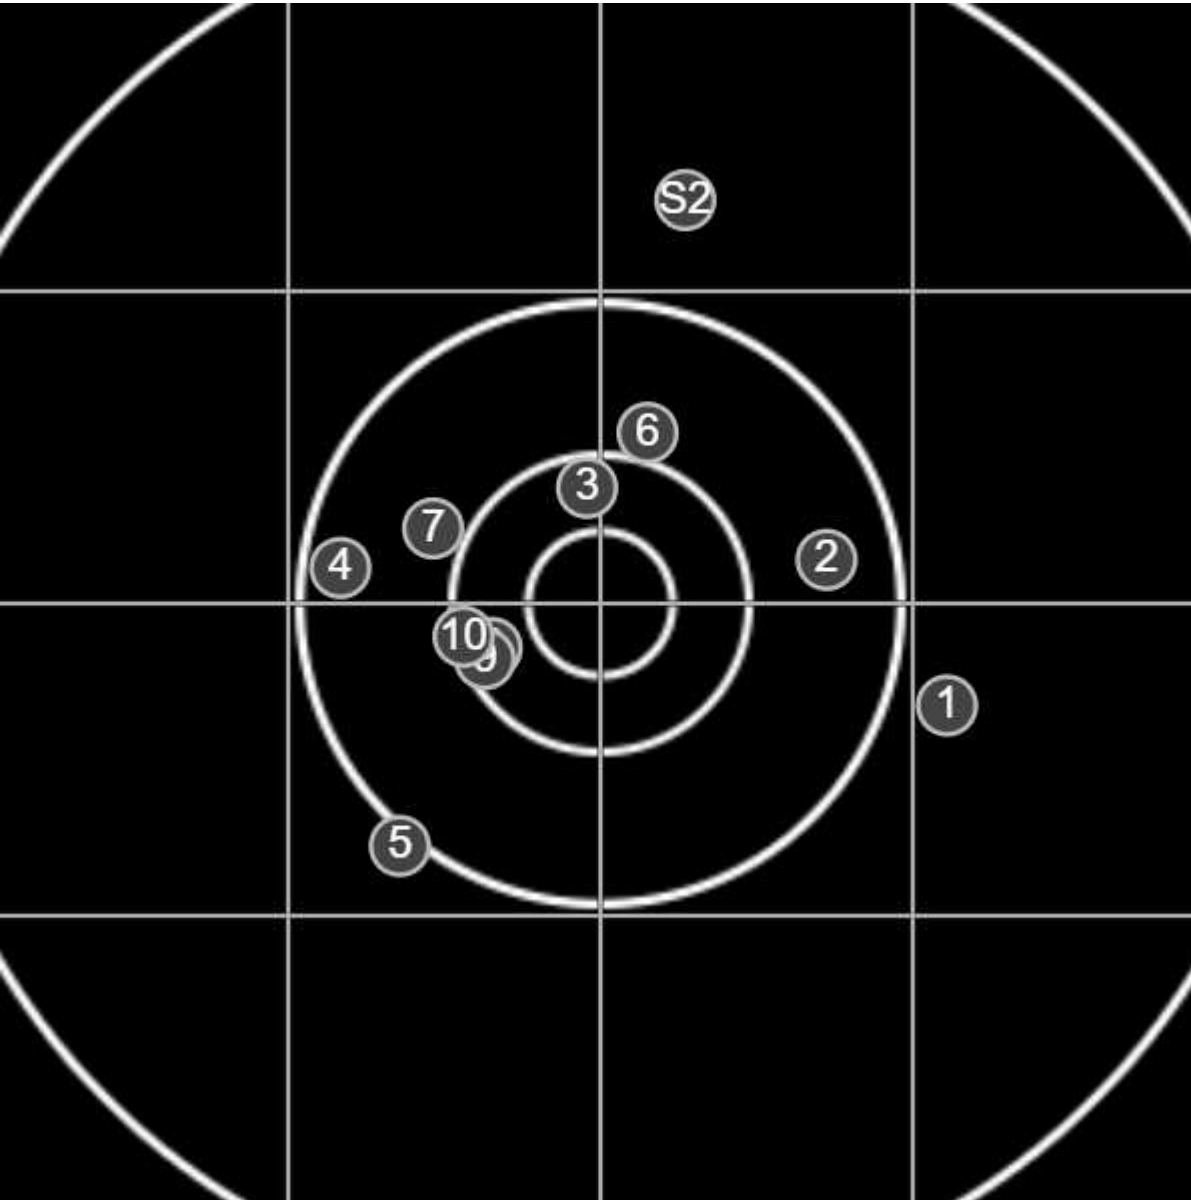

**SILVER  
MOUNTAIN  
TARGETS**  
Made in Canada

true  
3/14/2026  
2:01:03 PM

**BRC Series Shoot**  
Series 3  
500yd

**BRC T6 [-64]**  
AU-500y

Group: 264.9 mm  
(258.3w x 175.9h)

(Iron)  
**Shooter**  
Dennis Lavelle[m04]

**48.4**

**FINAL**  
v: 2004, sd: 11.0

#	fps	score
10	1999	V
9	2000	V
8	2007	V
7	2003	5
6	2017	5
5	2026	4
4	1991	5
3	2006	V
2	1986	5
1	2003	4
S2	1983	(4)
S1	1958	(3)

**SILVER  
MOUNTAIN  
TARGETS**  
Made in Canada

true  
3/14/2026  
2:52:30 PM

**BRC Series Shoot**  
Series 3  
500yd

**BRC T6 [-64]**  
AU-500y

Group: 226.6 mm  
(222.8w x 165.3h)

(Iron)

**Shooter**

Dennis Lavelle[m04]

**49.5**